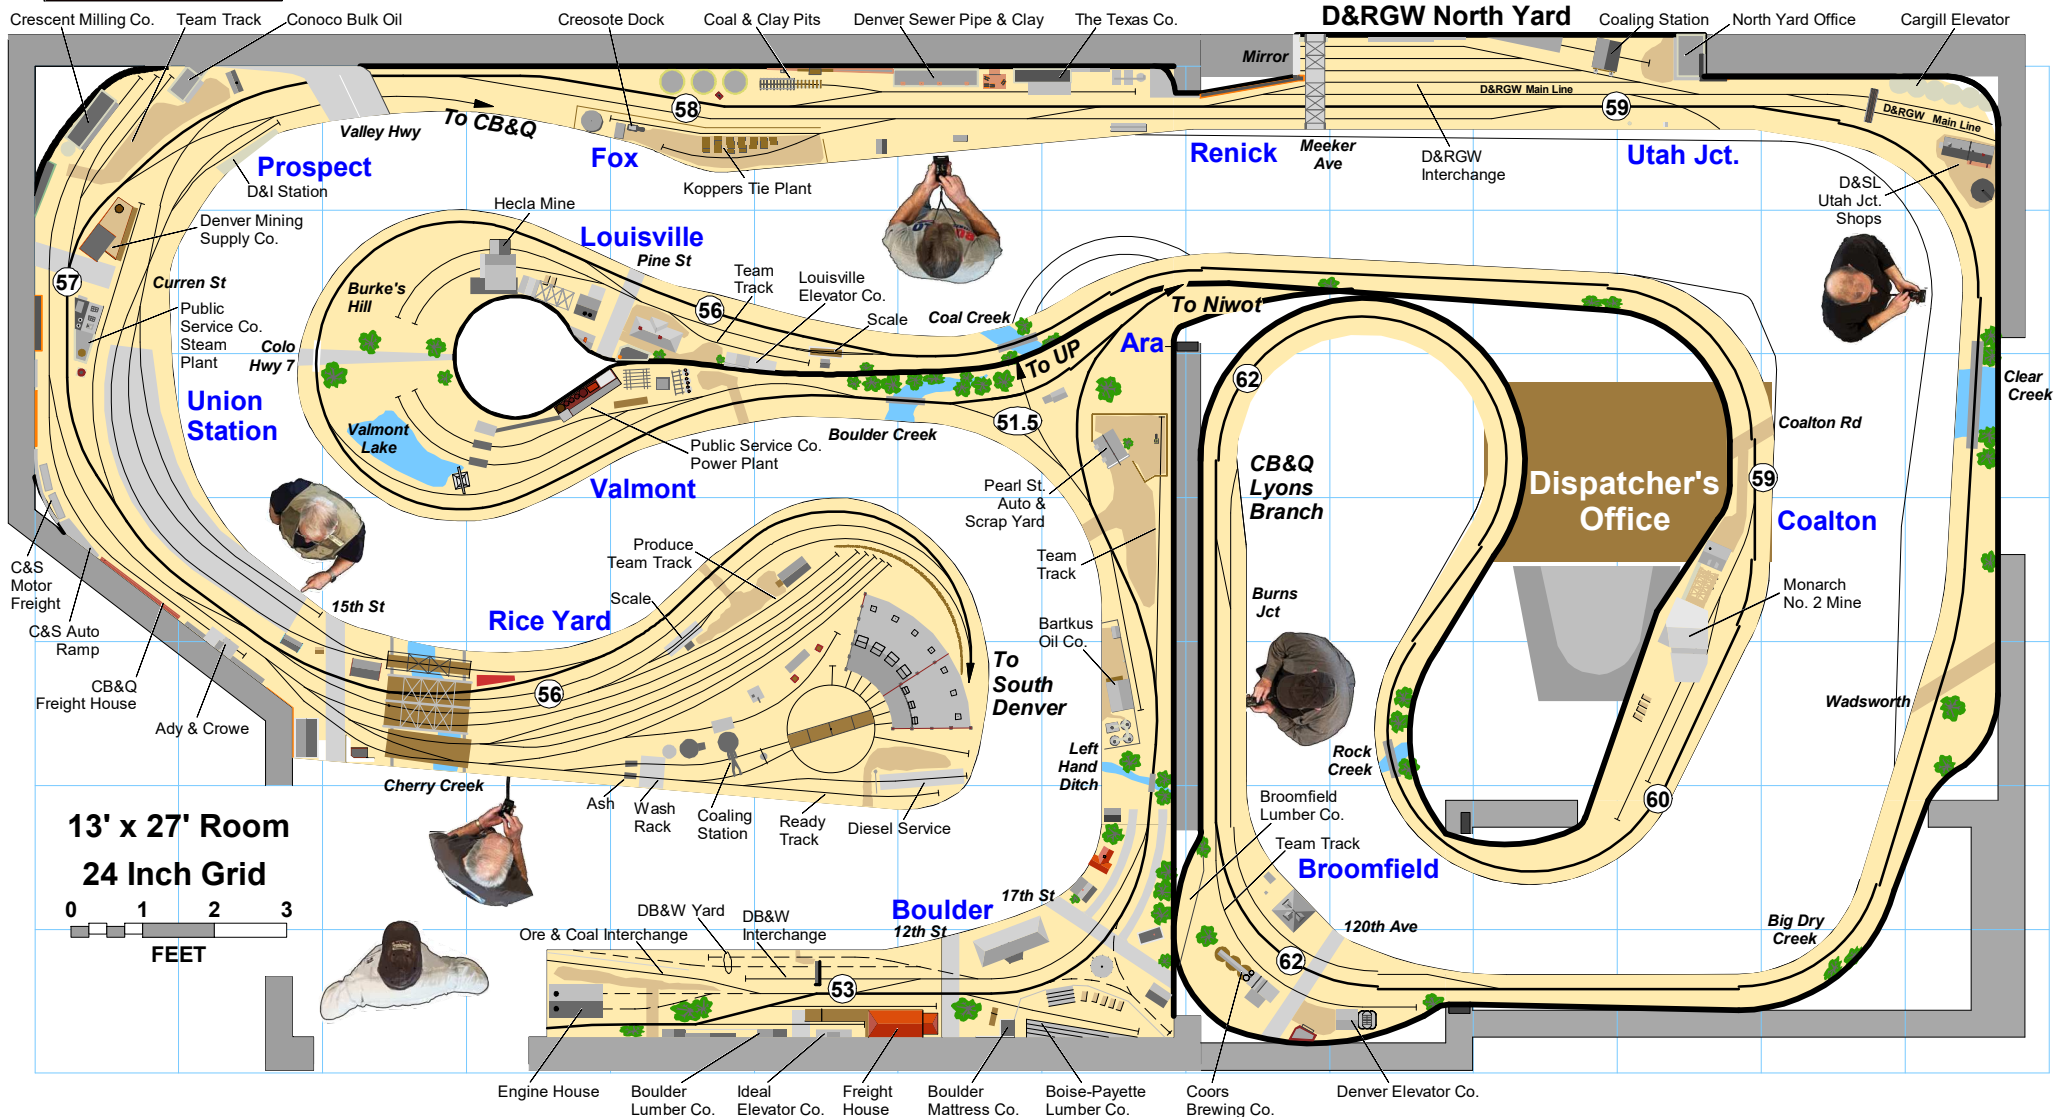

Colorado & Southern Ry. Northern Division HO Scale

Upper Level

58 Elevation (in)

Colorado & Southern Ry. Northern Division HO Scale

Lower Level

58 Elevation (in)